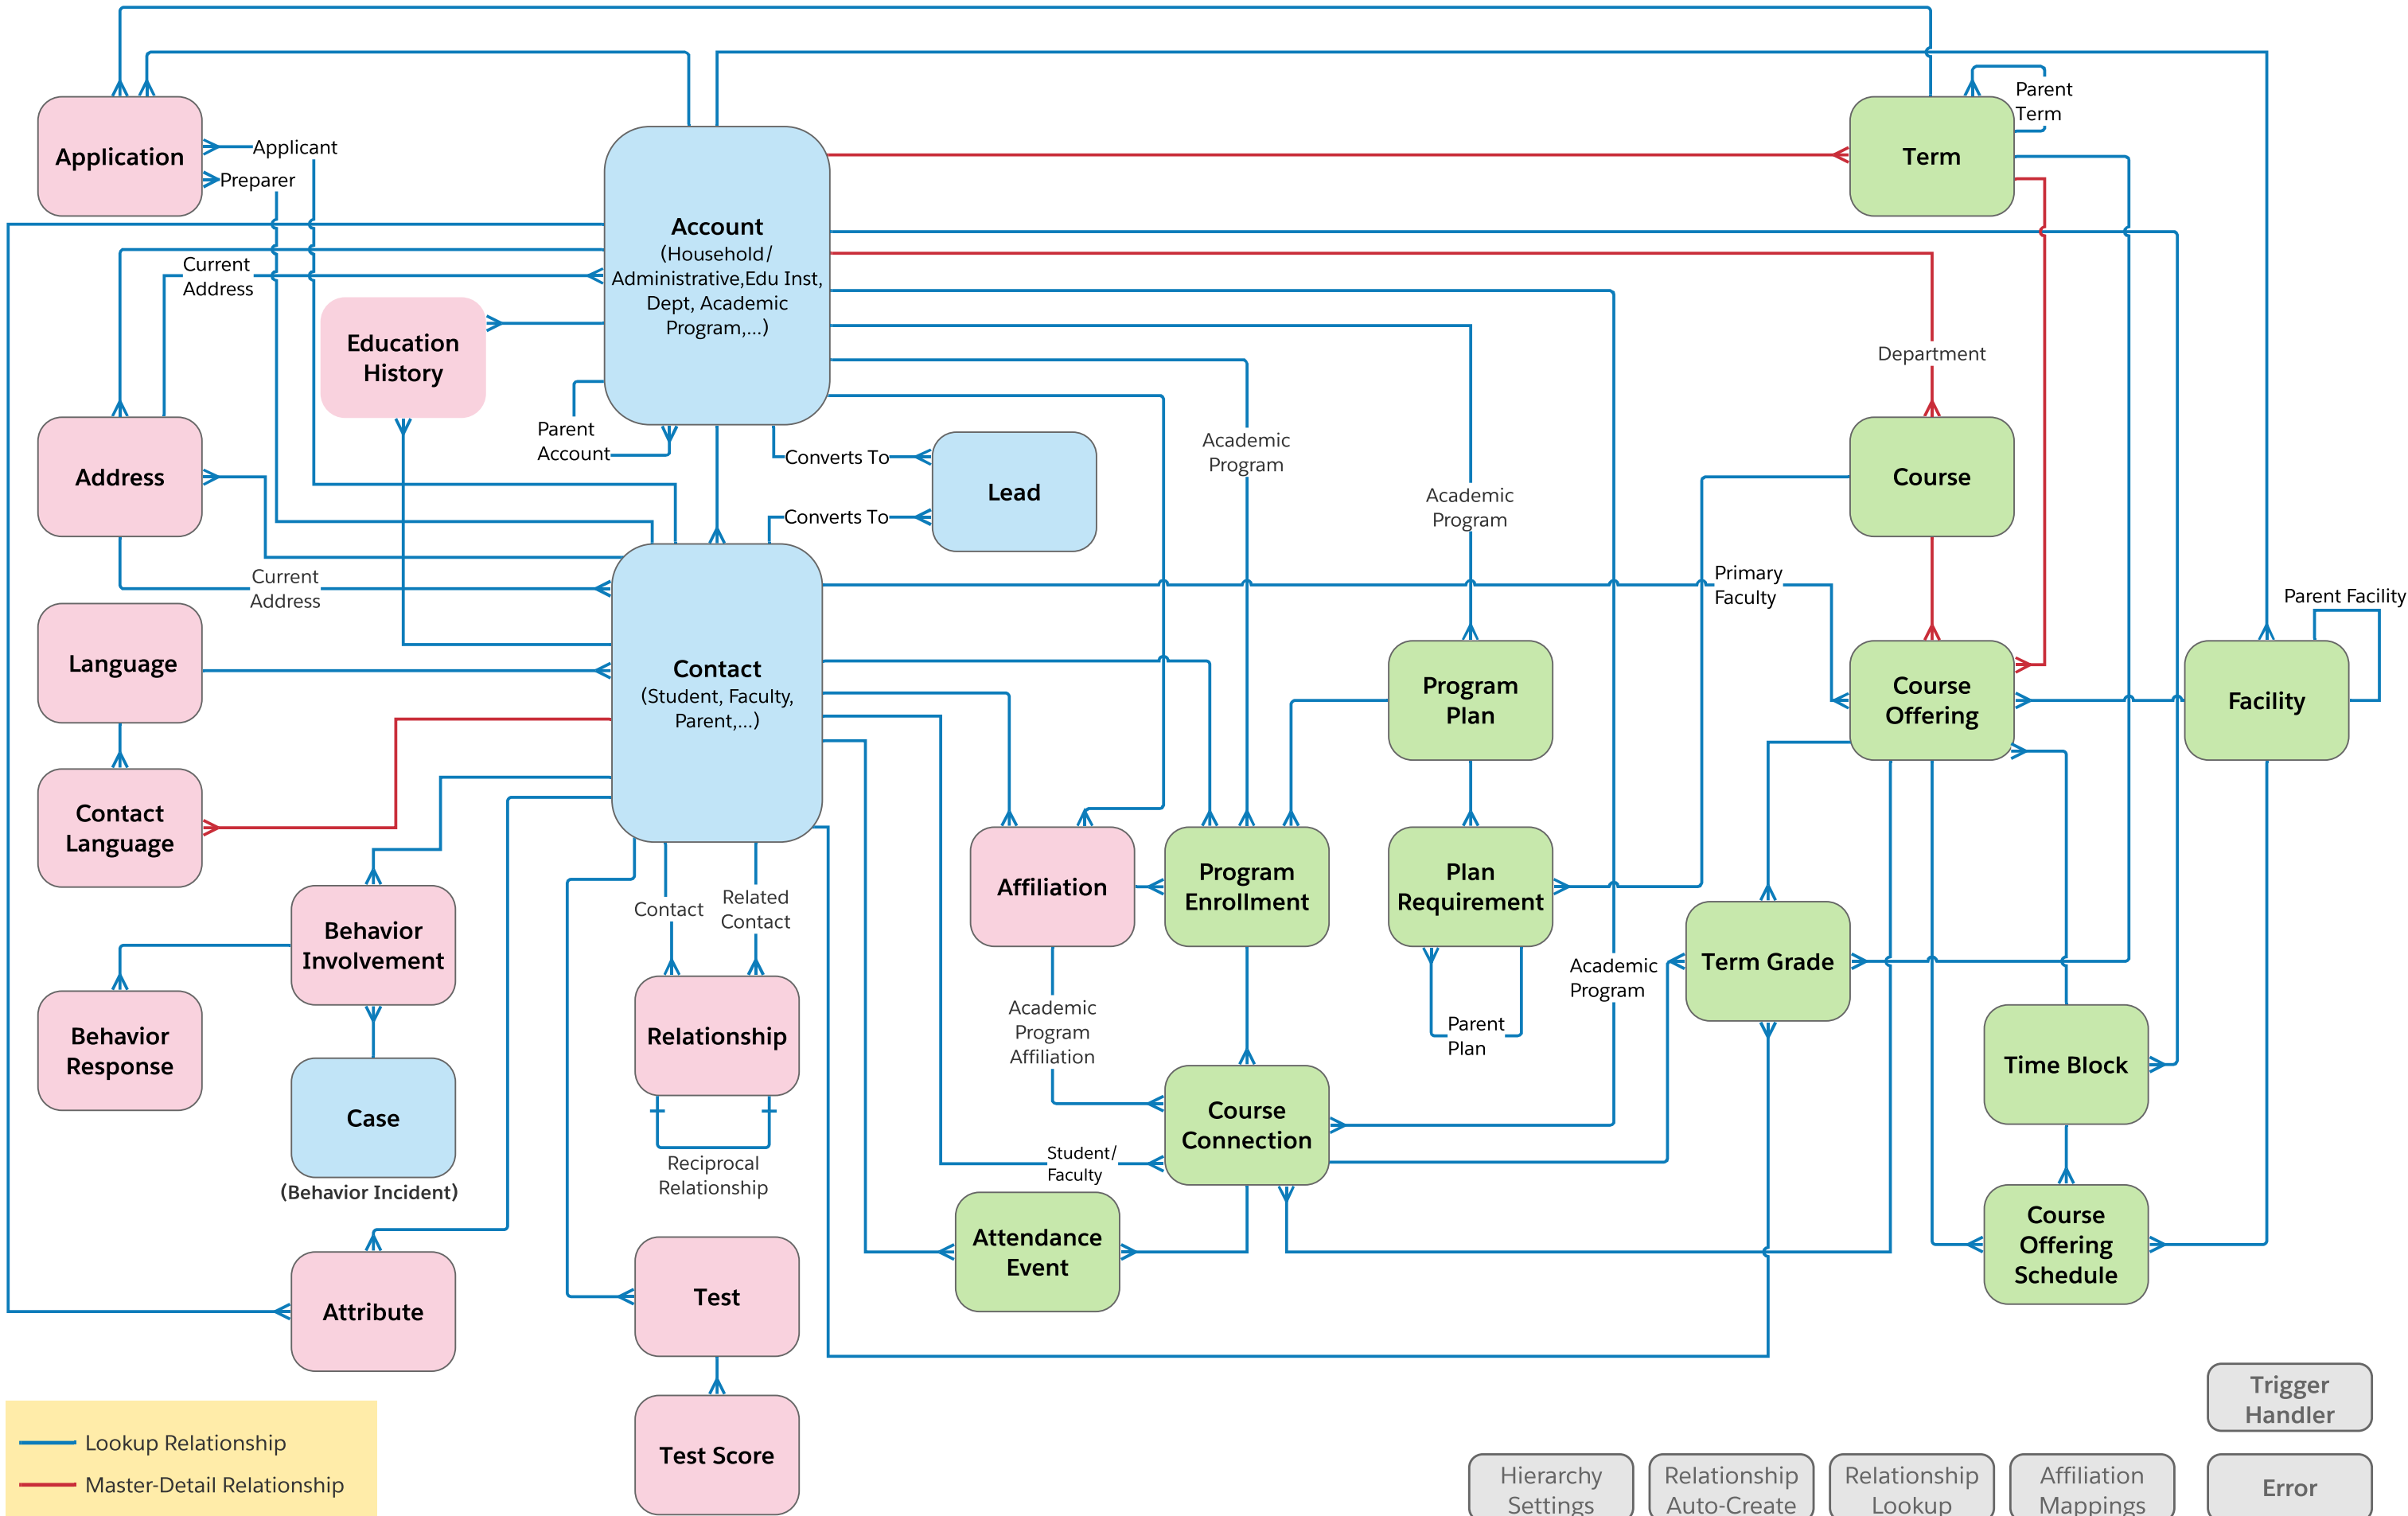

Education Data Architecture (EDA)

Legend:

- Blue line: Lookup Relationship
- Red line: Master-Detail Relationship

Standard Object	Courses and Enrollments
Contact Information	Utility

Hierarchy Settings	Relationship Auto-Create	Relationship Lookup	Affiliation Mappings	Trigger Handler	Error
--------------------	--------------------------	---------------------	----------------------	-----------------	-------